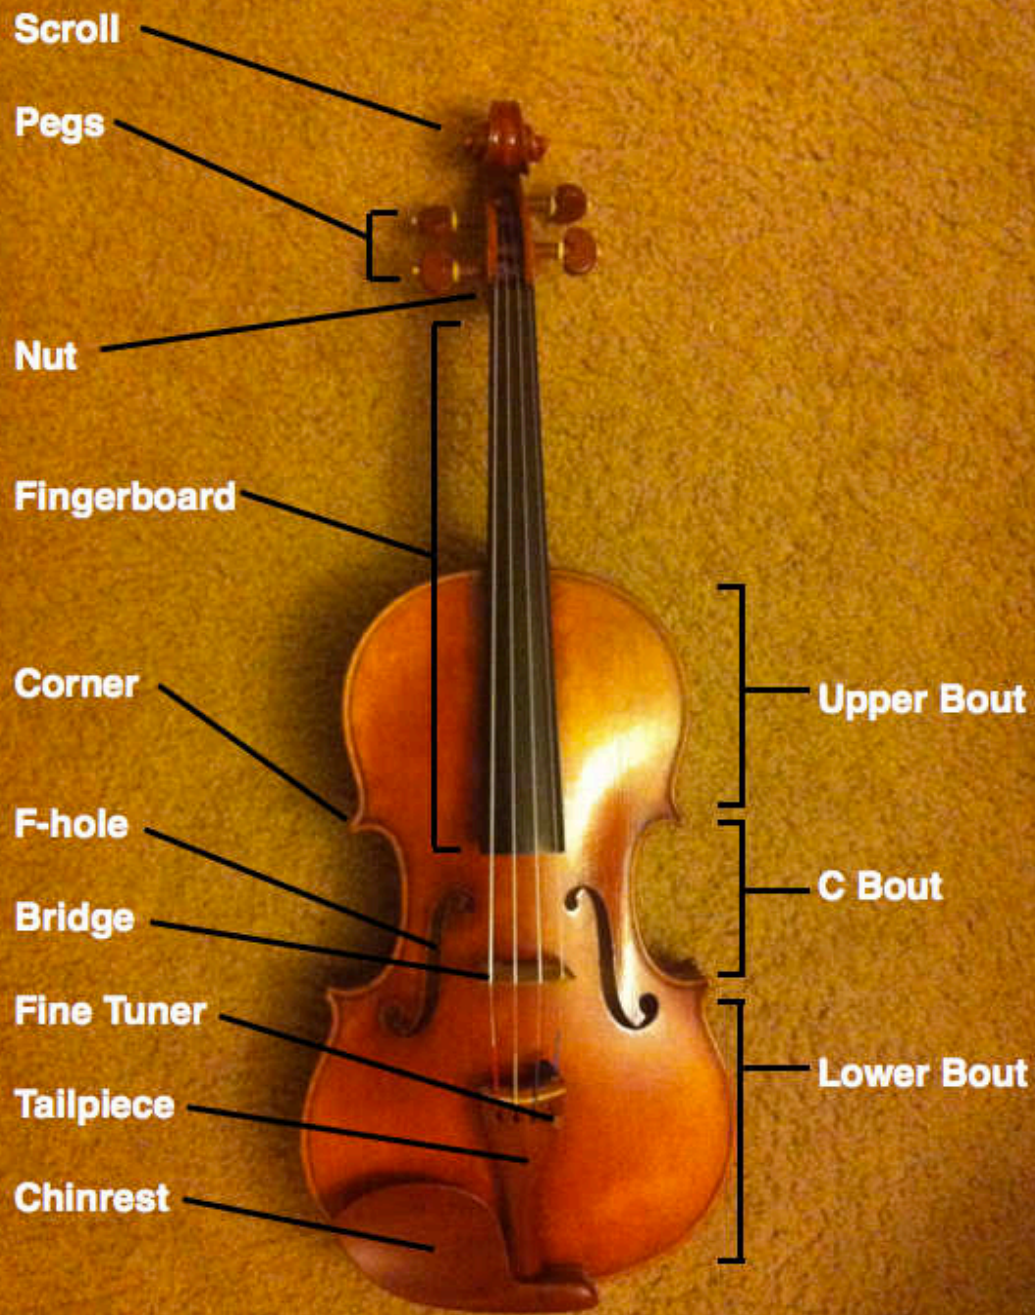

A close-up, artistic photograph of a violin, focusing on the body, f-hole, and strings. The lighting is warm and dramatic, highlighting the wood grain and the intricate details of the instrument. The background is dark, making the violin stand out.

The Parts of the Violin and Bow

LAS VEGAS
PHILHARMONIC
MUSIC DIRECTOR DONATO CABRERA

- 
- A close-up, vertical photograph of a violin, showing the body, f-hole, and strings. The wood is a warm, reddish-brown color. The background is dark and out of focus.
- 1. Parts of the Violin*
 - 2. Parts of the Bow*
 - 3. Be able to name them all*

LAS VEGAS
PHILHARMONIC
MUSIC DIRECTOR DONATO CABRERA

Parts of the Violin

Top View

Parts of the Violin

Open Views

Parts of the Bow

Relaxed Bow Hair (Not suitable for playing)