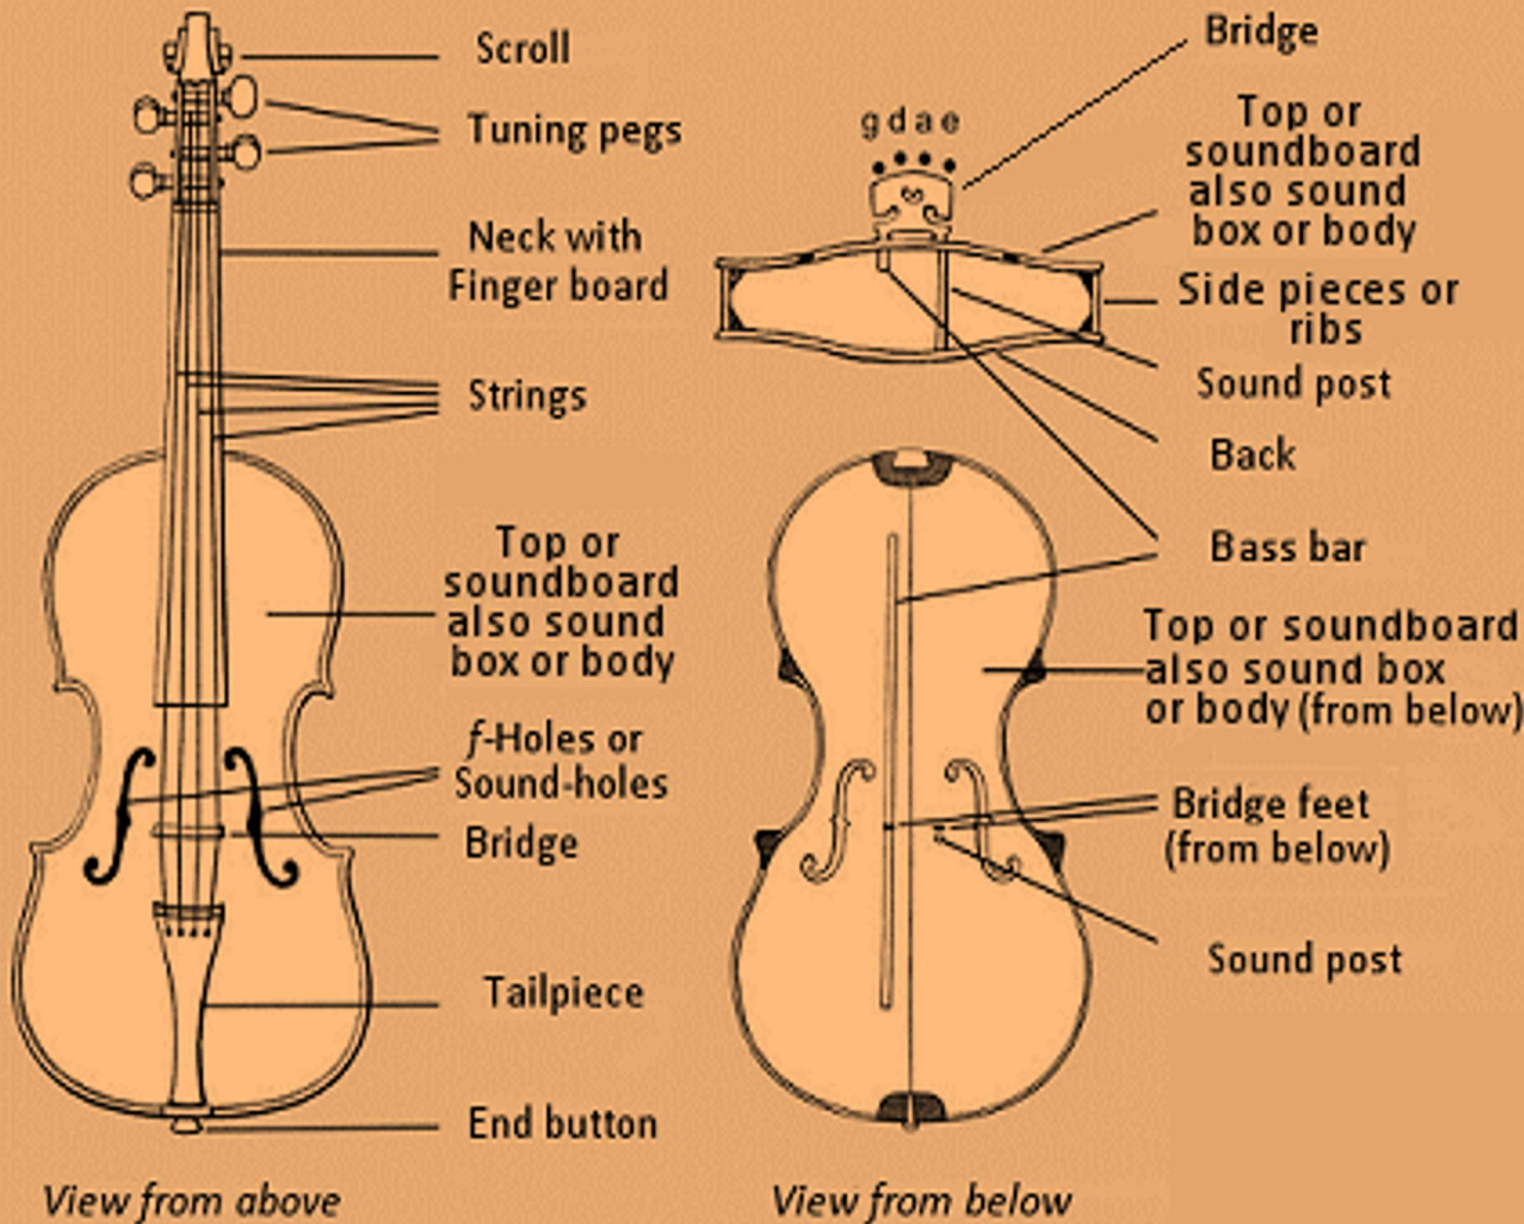

A close-up, artistic photograph of a violin, focusing on the body, f-hole, and strings. The lighting is warm and dramatic, highlighting the wood grain and the intricate details of the instrument. The background is dark, making the violin stand out.

The Parts of the Violin and Bow

LAS VEGAS
PHILHARMONIC
MUSIC DIRECTOR DONATO CABRERA

- 
- A close-up, vertical photograph of a violin, showing the body, f-hole, and strings. The wood is a warm, reddish-brown color. The background is dark and out of focus.
- 1. Parts of the Violin*
 - 2. Parts of the Bow*
 - 3. Be able to name them all*

LAS VEGAS
PHILHARMONIC
MUSIC DIRECTOR DONATO CABRERA

Parts of the Violin

Top View

Parts of the Violin

Open Views

Parts of the Bow

Relaxed Bow Hair (Not suitable for playing)